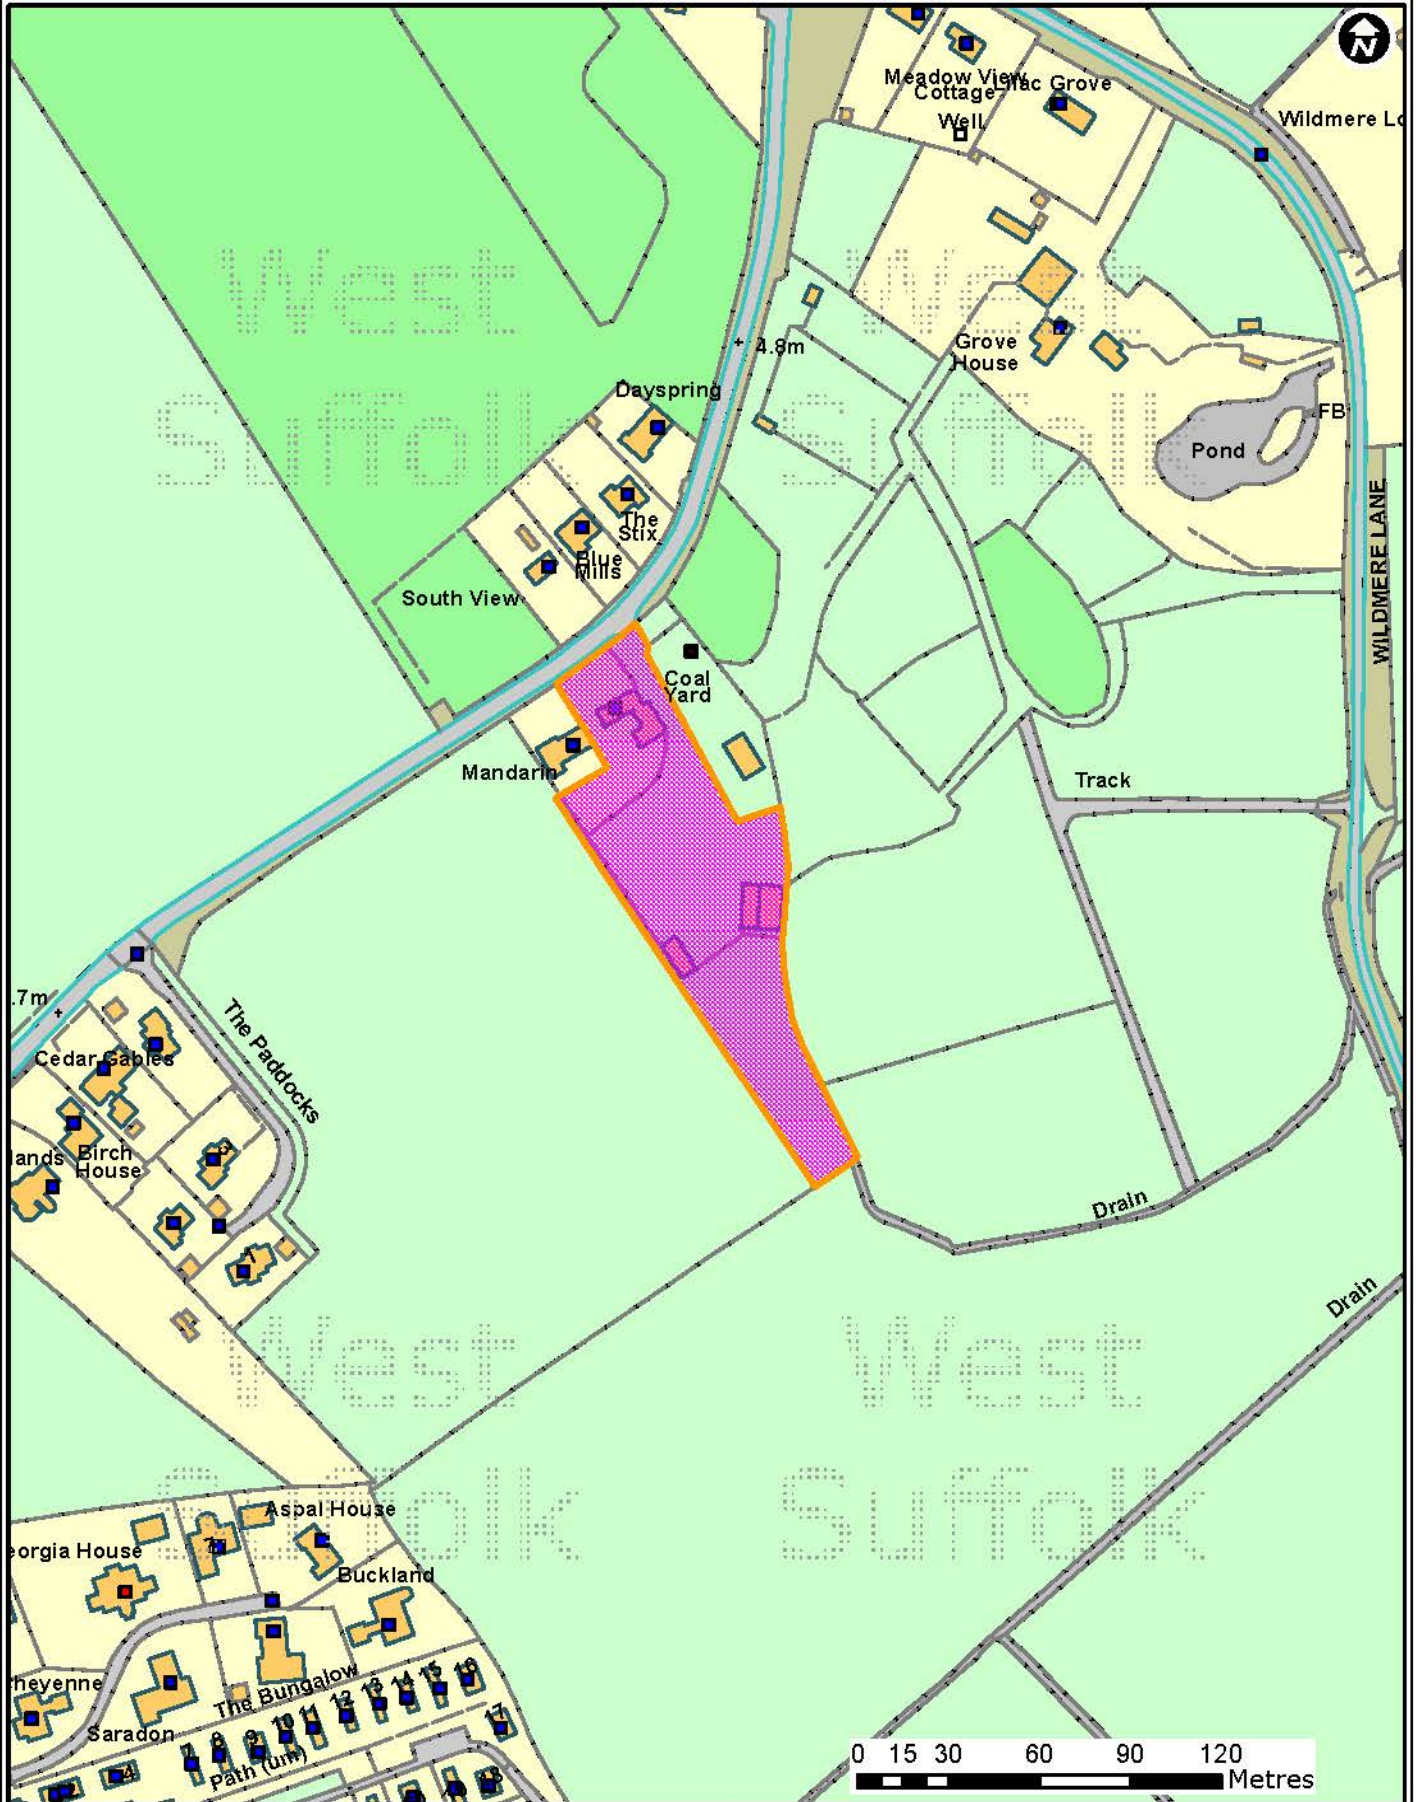

DC/15/0070/OUT

Rolfes Coal Yard, Wilde Street, Beck Row

Forest Heath • St Edmundsbury

West Suffolk
working together

© Crown Copyright and database rights 2015 Ordnance Survey 100019675/100023282. You are not permitted to copy, sub-license, distribute or sell any of this data to third parties in any form. Use of this data is subject to terms and conditions. See www.westsuffolk.gov.uk/disclaimer.cfm.

Scale: 1:2,500
Date: 20/06/2016